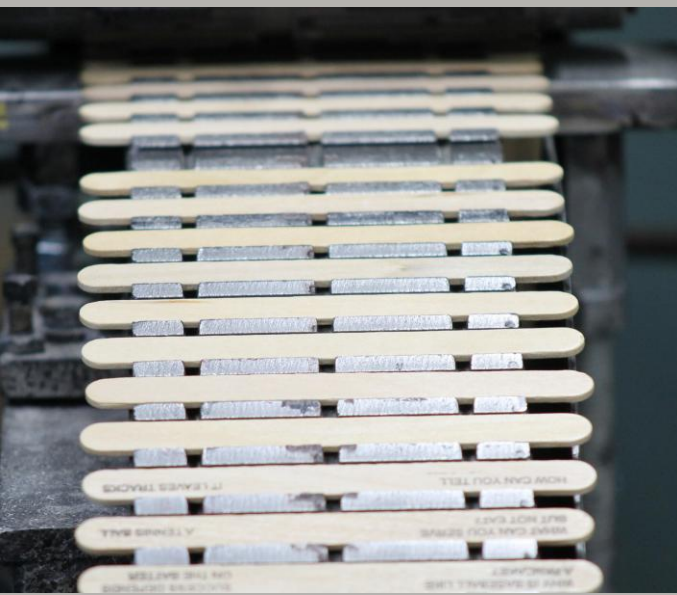

Custom bundling and printing
available on most **wrapped spoons and
sticks.**

Please inquire.